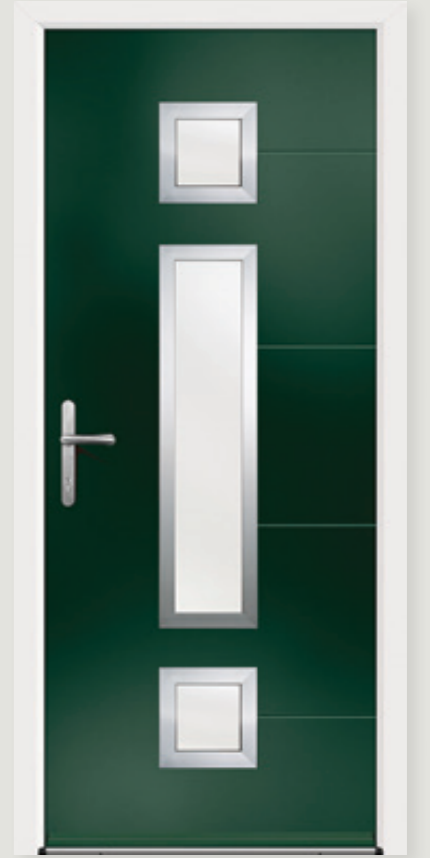

Glazing: Glazed
Colour: Green