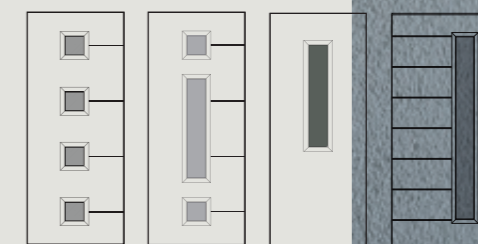

Virtu-AL is part of the formidable collection of doors from Virtuoso. For details of alternative doors in the Virtuoso range, visit:

www.virtuoso-doors.co.uk