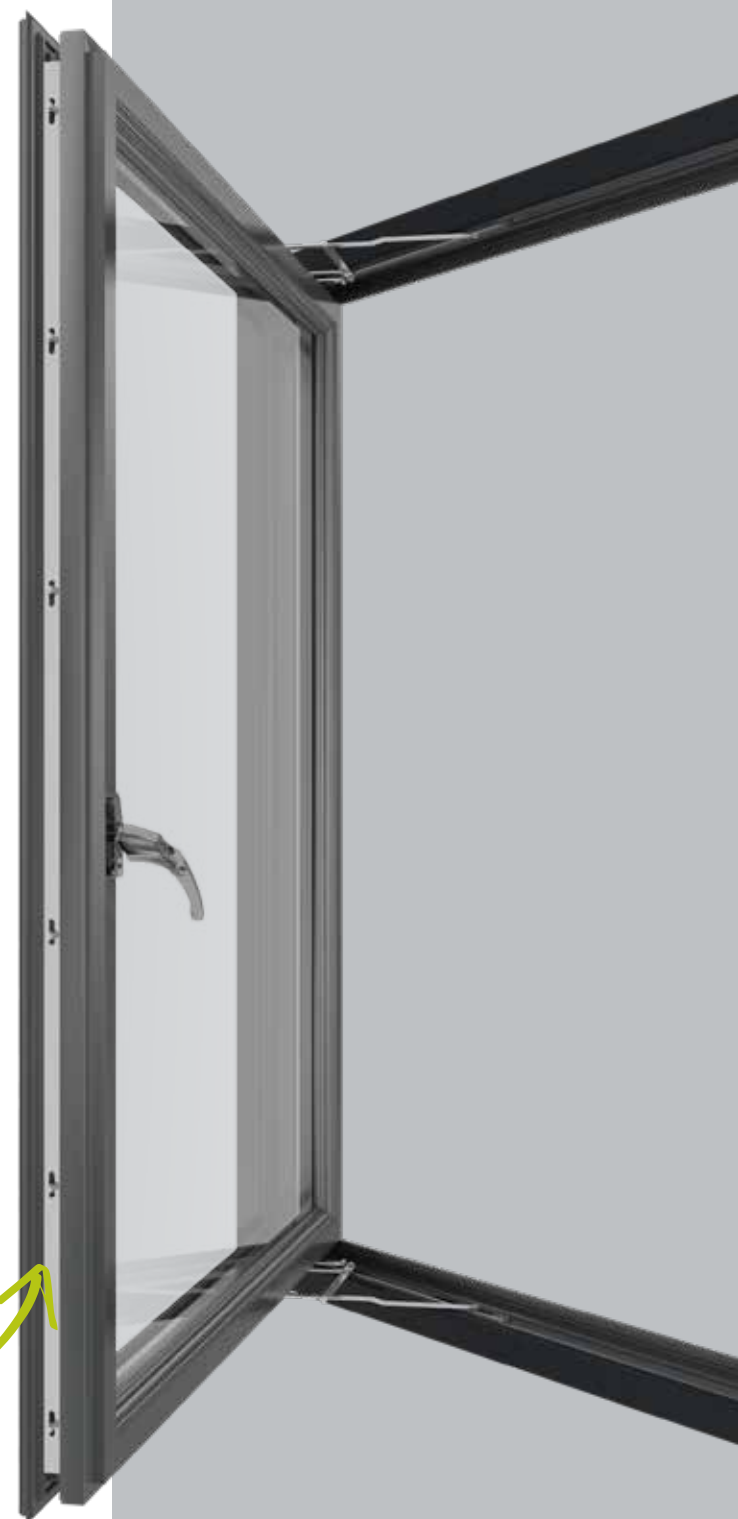

Safe and secure

Protecting your property against unwanted intruders is a primary concern for every homeowner. That's why our windows have been designed to deter burglars and secure your property against forced entry. For a start, all of our windows are internally beaded, which means the glazing units cannot be removed from the outside.

That's a major deterrent to burglars. What's more, our windows and doors are tested to PAS24 Secured by Design standards and can be fitted with the most advanced security hardware on the market, including shoot bolts, locking handles, heavy-duty security hinges and hinge guards.

a range of security options including reinforced frames