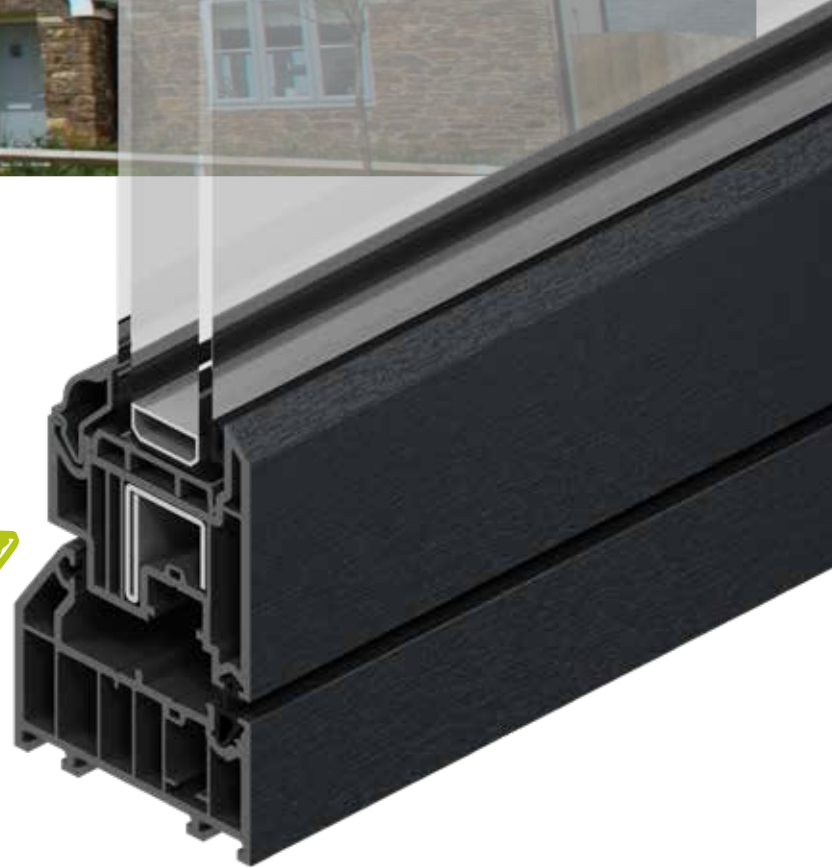

*multi-chambered  
frame design*

**Energy efficient design**

Our multi-chambered frame designs deliver exceptional energy efficiency for both windows and doors – helping to keep your home warm and comfortable all year round, as well as reducing your energy consumption. Our slim frames also allow the area of glass in windows to be optimised, maximising the amount of natural light within your home.