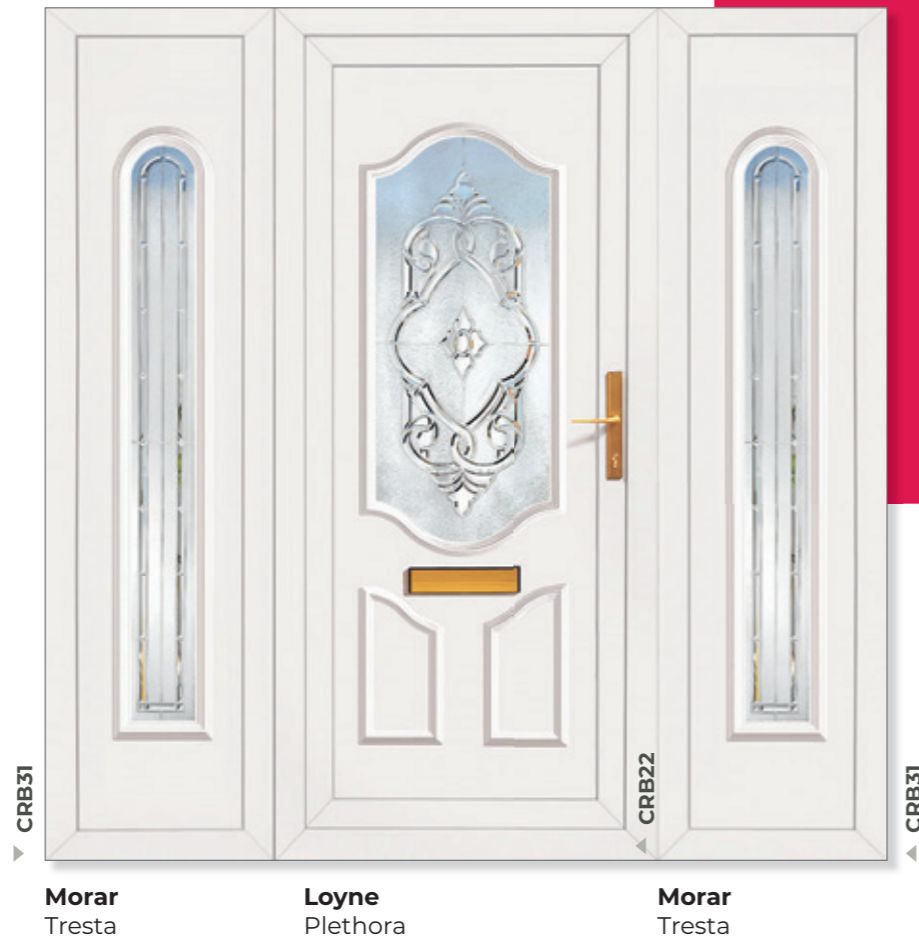

Side Panels

Tresta

Plethora

Crystalline

Greenock Half
Crystalline

Edinburgh Half
Clear/Pattern Paisley Quarter
Clear/Pattern

Rannoch Two
Blue Diamond Rannoch Four
Blue Diamond

Complement your door with an equally beautiful side panel or panels to make a real statement.