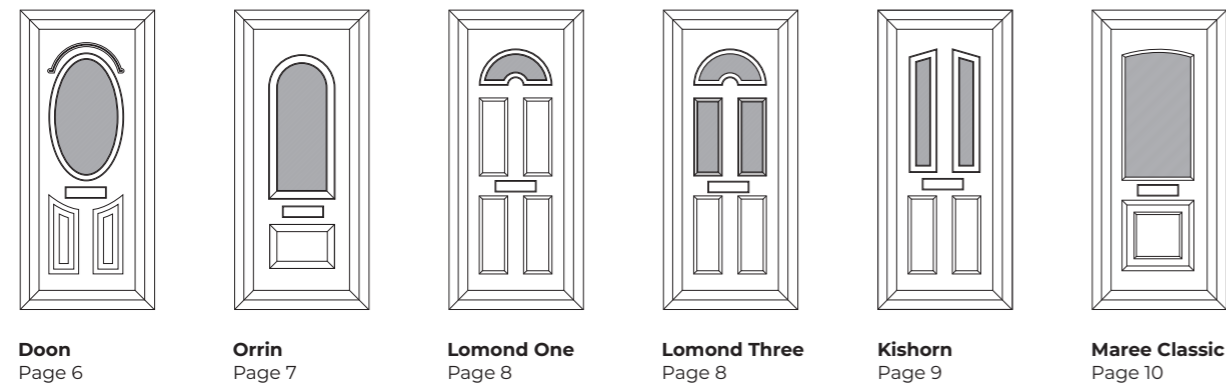

Doon Page 6   **Orrin** Page 7   **Lomond One** Page 8   **Lomond Three** Page 8   **Kishorn** Page 9   **Maree Classic** Page 10