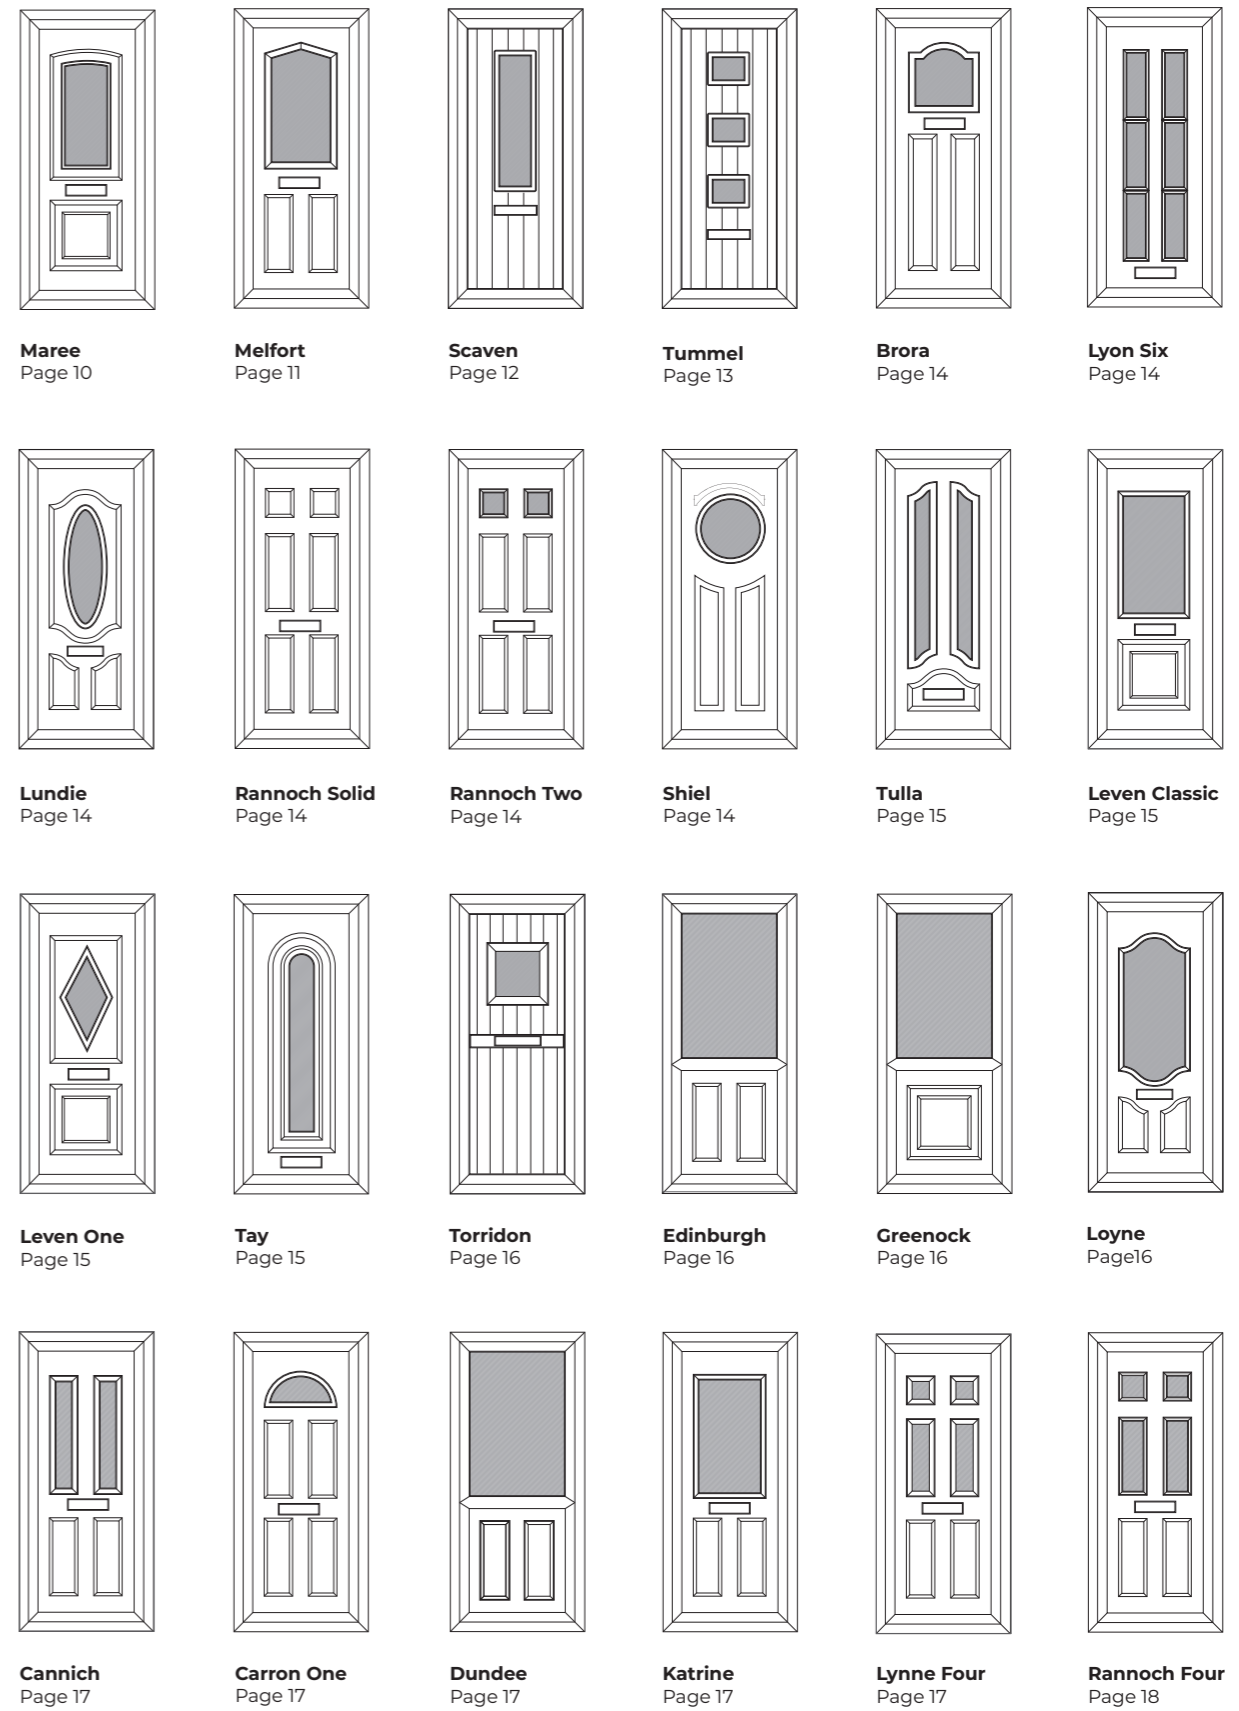

Maree Page 10   **Melfort** Page 11   **Scaven** Page 12   **Tummel** Page 13   **Brora** Page 14   **Lyon Six** Page 14

Lundie Page 14   **Rannoch Solid** Page 14   **Rannoch Two** Page 14   **Shiel** Page 14   **Tulla** Page 15   **Leven Classic** Page 15

Leven One Page 15   **Tay** Page 15   **Torridon** Page 16   **Edinburgh** Page 16   **Greenock** Page 16   **Loyne** Page 16

Cannich Page 17   **Carron One** Page 17   **Dundee** Page 17   **Katrine** Page 17   **Lynne Four** Page 17   **Rannoch Four** Page 18

Each door panel carries its own "U value". For further information, please refer to the Virtuoso Doors technical information.

Due to the nature of our products and the limitations of the printing process, no liability can be accepted for the accuracy of the colours or designs depicted, which are intended for guidance only.